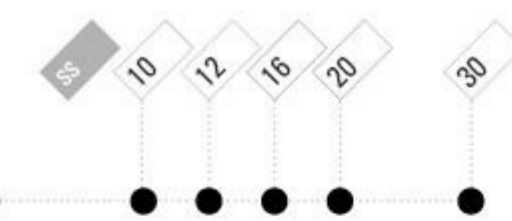

# Crystal Neon *Blue*

Go big or go blue.

Chaton Rose MAXIMA 

COATINGS

 Neon Blue | 00030 Ne.BI DF

Designed by **Kelley Matthews**